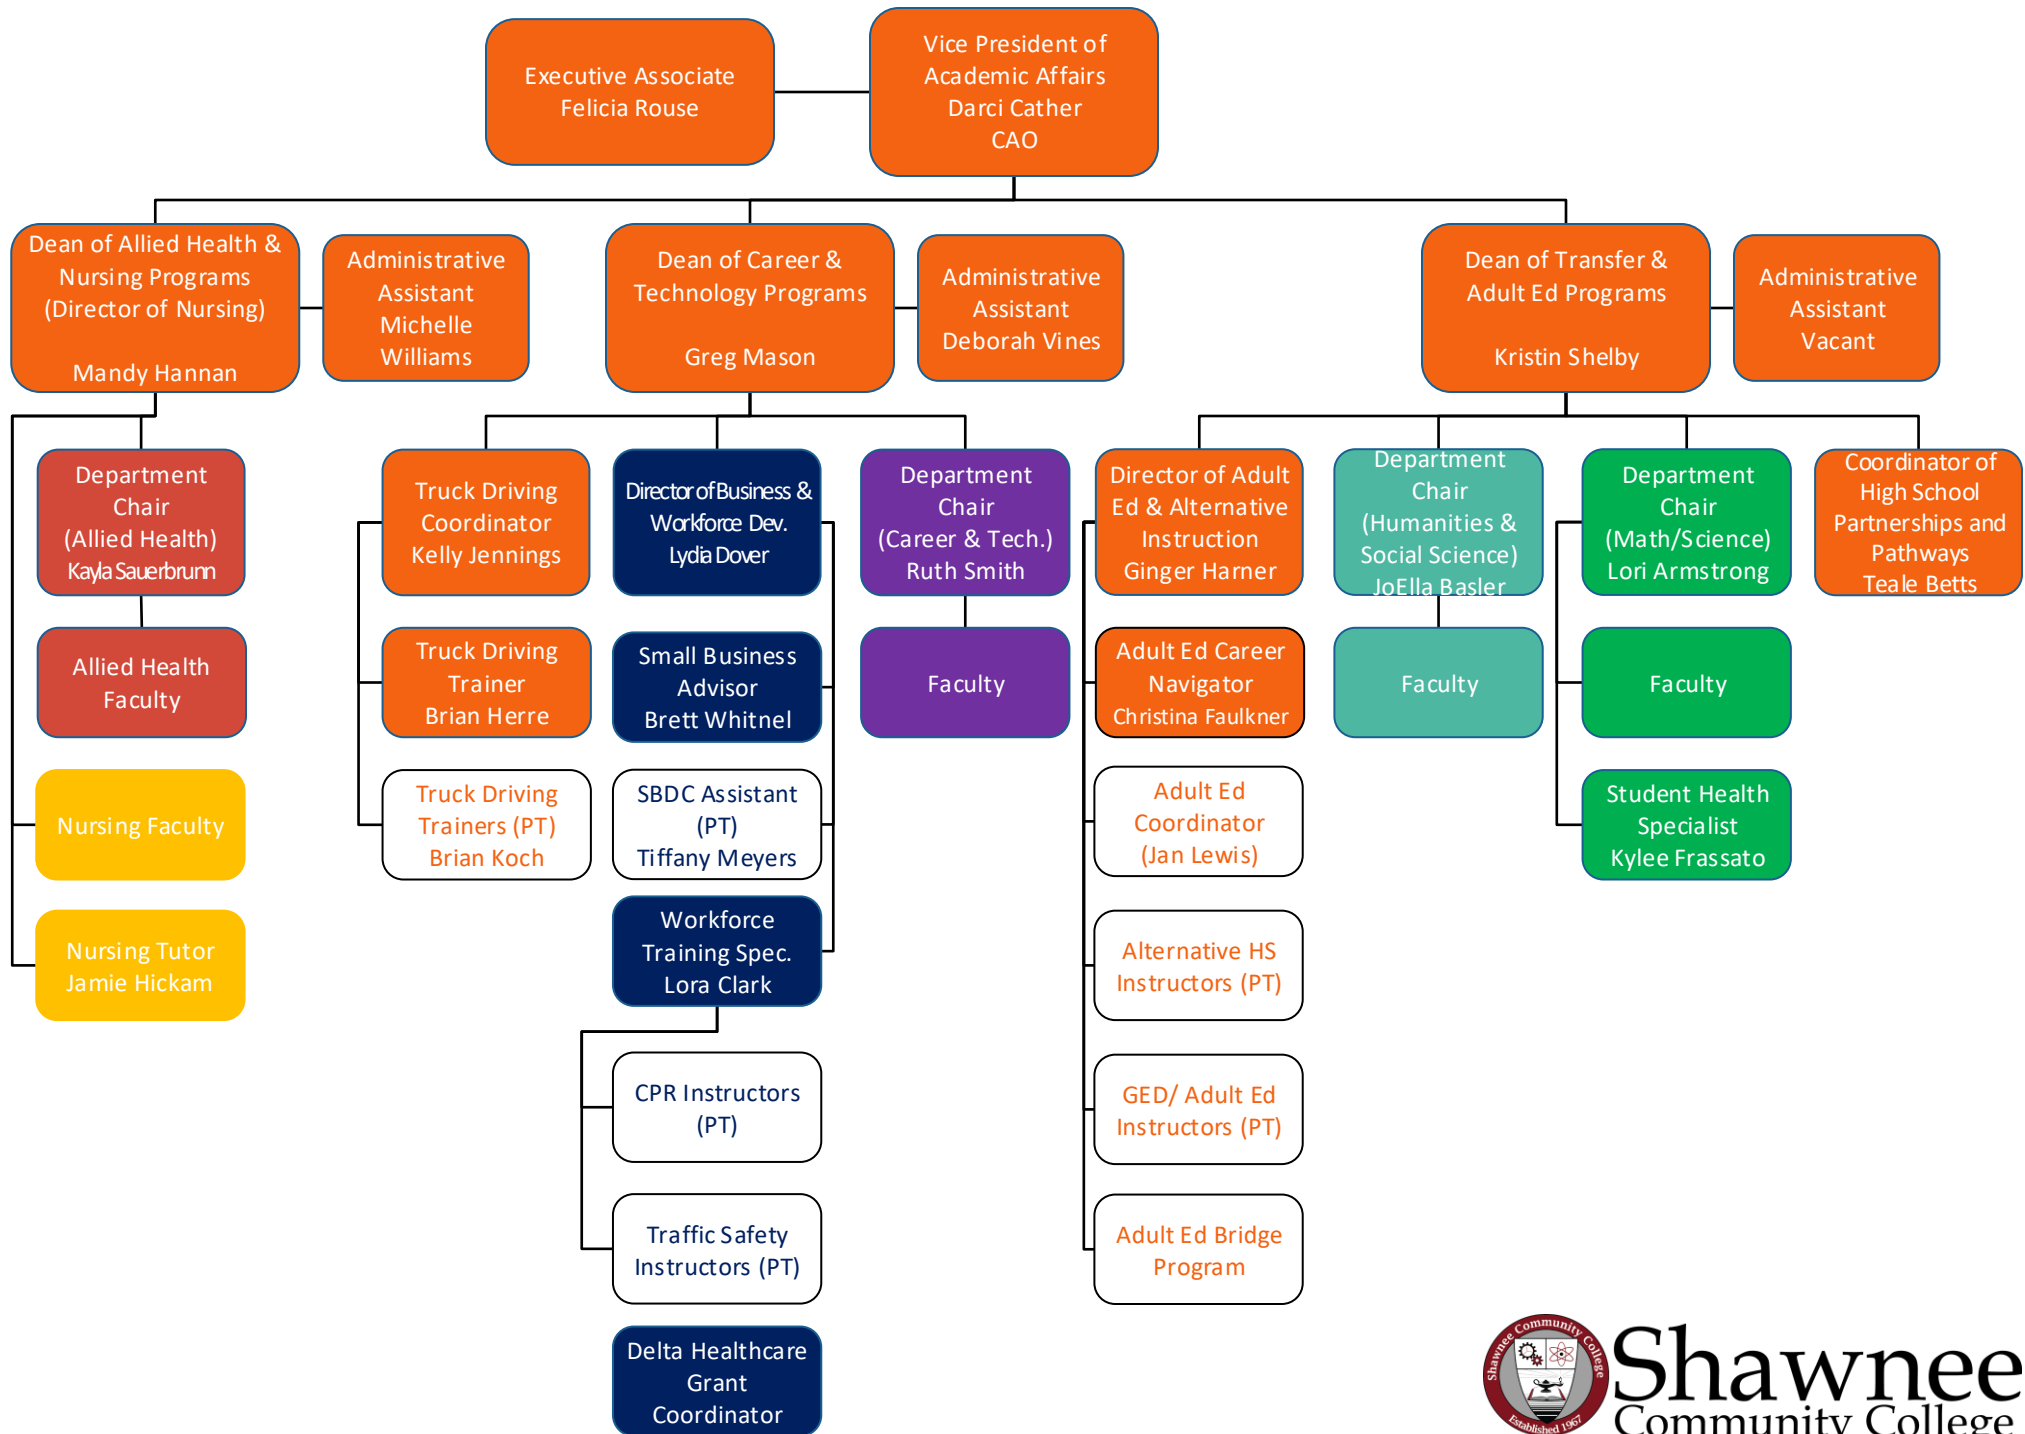

Academic Affairs

For full-time faculty disciplines, see Department Cluster Charts.

Shawnee
Community College

6/3/22